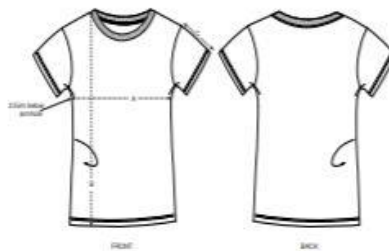

### MEDIUM FIT

XXS*	XS	S	M	L	XL	XXL	XXXL*	XXXXL*	XXXXXL*
------	----	---	---	---	----	-----	-------	--------	---------

### Size guide

SIZES		XXS	XS	S	M	L	XL	XXL	XXXL	XXXXL	XXXXXL
A	Half Chest	43.5	46	49	52	55	58	61	64	69	74
B	Body Length	64	66	69	72	74	76	78	80	82	84
C	Sleeve Length	19	19.5	20.5	21.5	22.5	22.5	23.5	24.5	24.5	25

### FITTED

XS	S	M	L	XL	XXL
----	---	---	---	----	-----

### Size guide

SIZES		XS	S	M	L	XL	XXL
A	Half Chest	42	44.5	47.5	50.5	53.5	56.5
B	Body Length	62	64	66	68	69	69
C	Sleeve Length	16	16	17	17	18	18