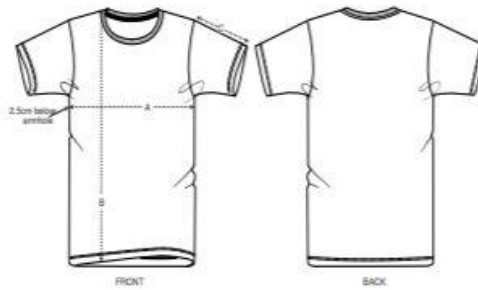

# WHITEE CLOTHING SIZE CHARTS

DURABILITY IN FASHION. MEANING IN DESIGN.

## MALE STYLE

### Size guide

SIZES		XXS	XS	S	M	L	XL	XXL	XXXL	XXXXL	XXXXXL
A	Half Chest	43.5	46	49	52	55	58	61	64	69	74
B	Body Length	64	66	69	72	74	76	78	80	82	84
C	Sleeve Length	19	19.5	20.5	21.5	22.5	22.5	23.5	24.5	24.5	25

### Size guide

SIZES		XS	S	M	L	XL	XXL
A	Half Chest	42	44.5	47.5	50.5	53.5	56.5
B	Body Length	62	64	66	68	69	69
C	Sleeve Length	16	16	17	17	18	18